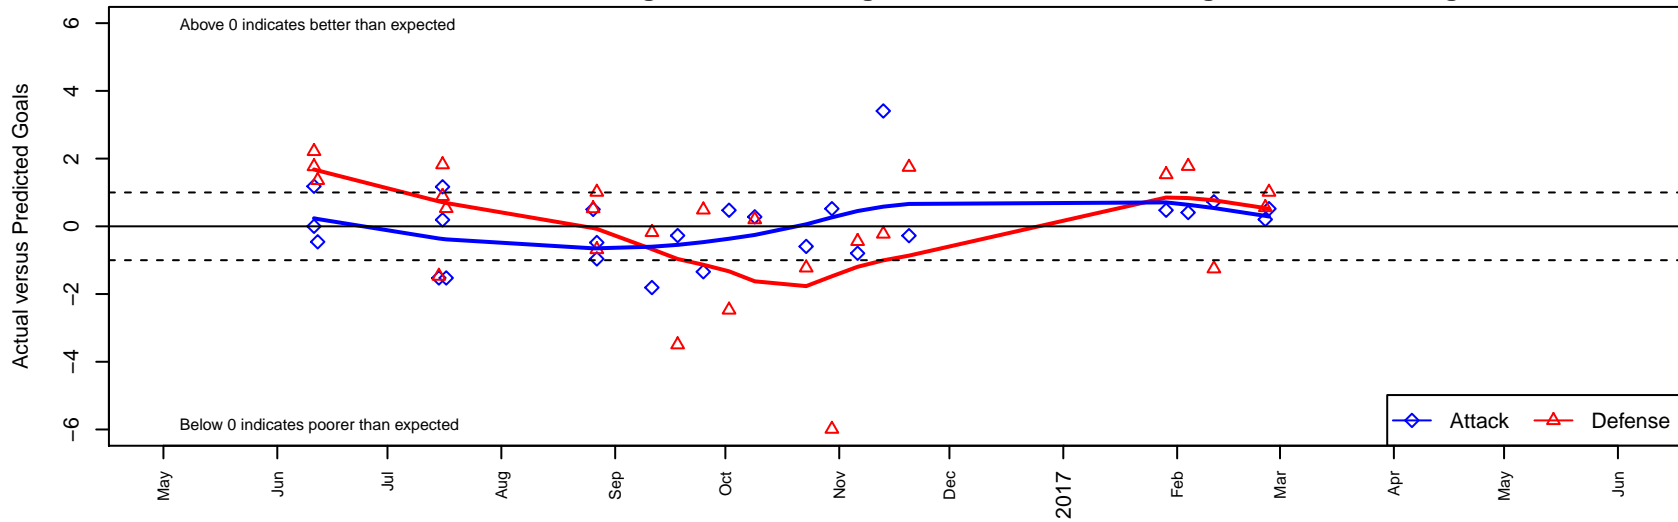

# MRFC Blue B99

Mount Rainier FC  
 Sumner, WA  
 B99 total strength=1422  
 attack=13.58 defense=5.47  
 fall league = PSPL Classic U18  
 notes= Maloy 2016

alt names used:  
 MRFC B99  
 MRFC B99 Maloy  
 MT. RAINIER FC (MRFC) MRFC B99 BLUE (W

Venues played:  
 2016 Starfire Spring Classic BU18-19  
 2016 KITG BU17-18 Green  
 2016 River Jam U18-19  
 2016 PSPL Classic U18  
 2016 WA Cup HS Silver U18

**MRFC Blue B99**  
 Dots are actual minus expected GF (blue circles) and GA (red triangles).  
 Blue line is smoothed change in attack strength. Red is smoothed change in defense strength.

**attack and defense variance (black dot)  
relative to other teams  
and top 10 in region**

**attack and defense rating  
relative to others at age  
and all opponents in last 13 months**

**Performance relative to 13 month average**