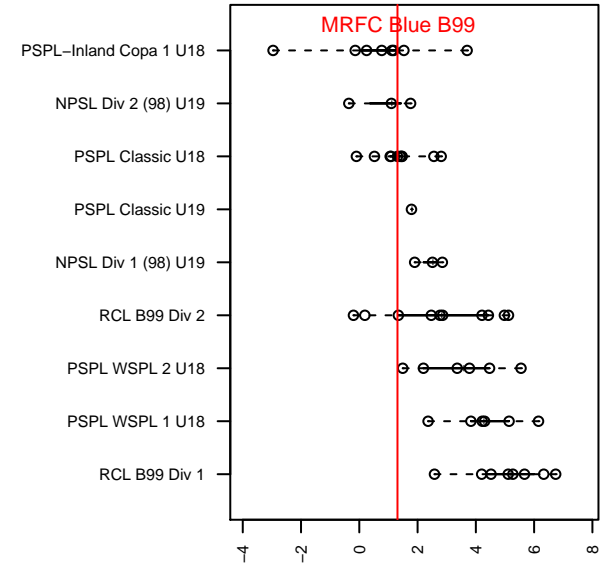

# MRFC Blue B99

Mount Rainier FC  
 Sumner, WA  
 B99 total strength=1422  
 attack=13.58 defense=5.47  
 fall league = PSPL Classic U18  
 notes= Maloy 2016

alt names used:  
 MRFC B99  
 MRFC B99 Maloy  
 MT. RAINIER FC (MRFC) MRFC B99 BLUE (W

Venues played:  
 2016 Starfire Spring Classic BU18-19  
 2016 KITG BU17-18 Green  
 2016 River Jam U18-19  
 2016 PSPL Classic U18  
 2016 WA Cup HS Silver U18

**MRFC Blue B99**  
 Dots are actual minus expected GF (blue circles) and GA (red triangles).  
 Blue line is smoothed change in attack strength. Red is smoothed change in defense strength.

**attack and defense variance (black dot)  
relative to other teams  
and top 10 in region**

**attack and defense rating  
relative to others at age  
and all opponents in last 13 months**

**Performance relative to 13 month average**